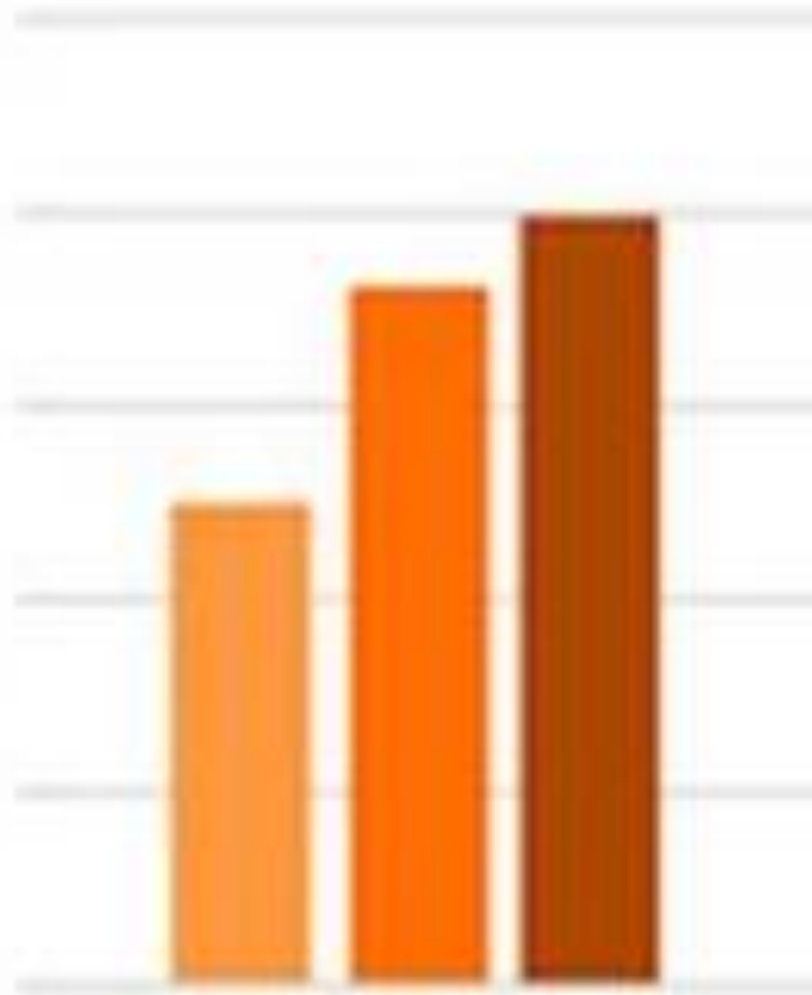

1000

800

600

400

200

0