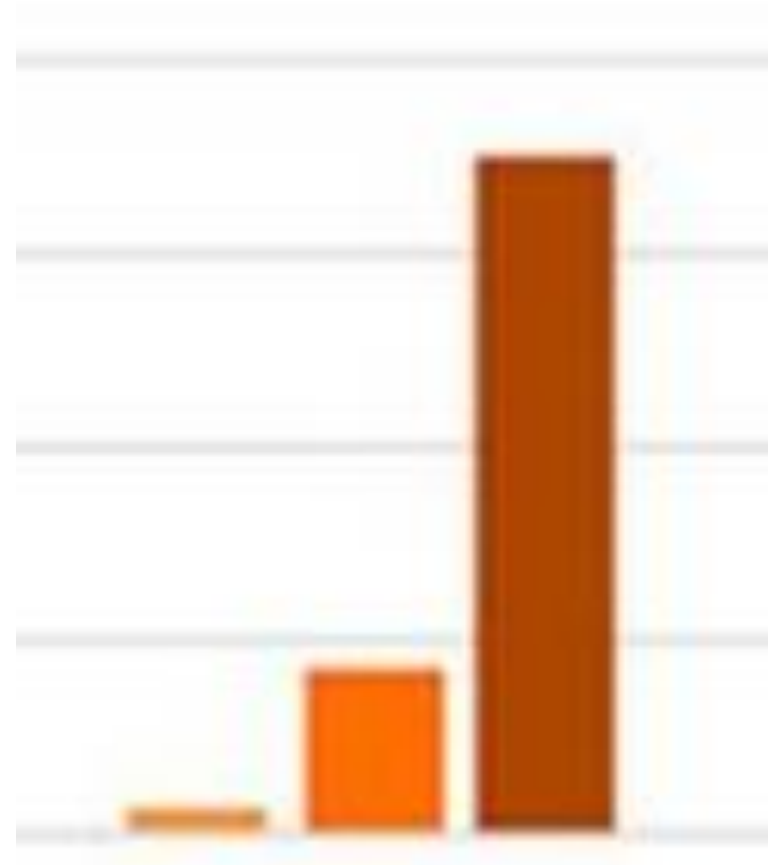

Smart
energi

Det grønne skiftet for boligeiere - hva kan jeg gjøre?

smart strøm

spotpris

vintertak

variabel pris

innkjøpspris

A man with glasses and a grey sweater is looking up at the sun with his arms raised. He is standing in front of a house with a tiled roof and a window. The sun is bright and creates a lens flare effect. The text "FREM TIDENS ENERGI LØSNINGER" is overlaid on the right side of the image.

FREM TIDENS ENERGI LØSNINGER

Markedsutviklingen for solcelleanlegg

10

800
600
400
200
0

Hytter etc

Enbolig etc

1000

800